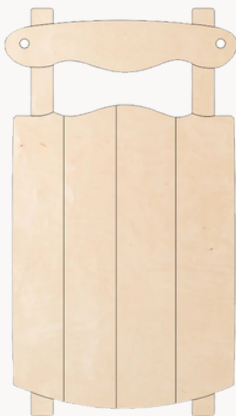

PRODUCT LINE SHEET

CHRISTMAS SLEIGHS

Small 24" x 10" x 2.25" \$65

Large "36" x 15" x 3.25" \$90

Designs are cut from 1/2" Baltic Birch. Made with keyhole slots that is super easy to assemble. Paint, decorate and/or stencil included.

SKINNY TRIO TREES

Set of 3 \$70

Individual 12" \$20

Individual 18" \$30

Individual 24" \$32

This project is cut from 1/2" Baltic Birch and includes a freestanding base with each tree.

ONE PIECE SLED

10 x 18" \$50

13.5 x 24" \$60

This one piece sled has carved lines to define the design. No assembly required.

GRINCH TREE

\$45 each

This tree is cut of 1/2" Baltic Birch and has its own base and stands 12" tall.

PRODUCT LINE SHEET