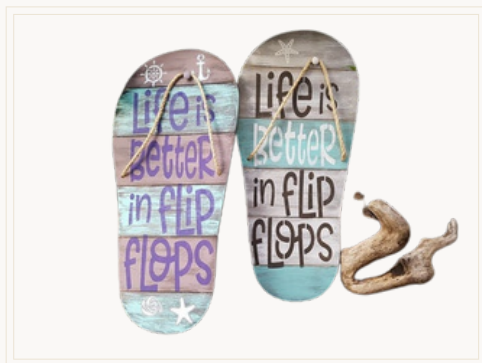

FLIP FLOPS

10 x 22" $40 each

Set of 2 $75

Create your own piece of summer. Project is cut from 1/2" Baltic Birch. Ready for painting. Predrilled holes for Rope or ribbon. Stencils are available for this project. Can be seal coated for inside or outside use.